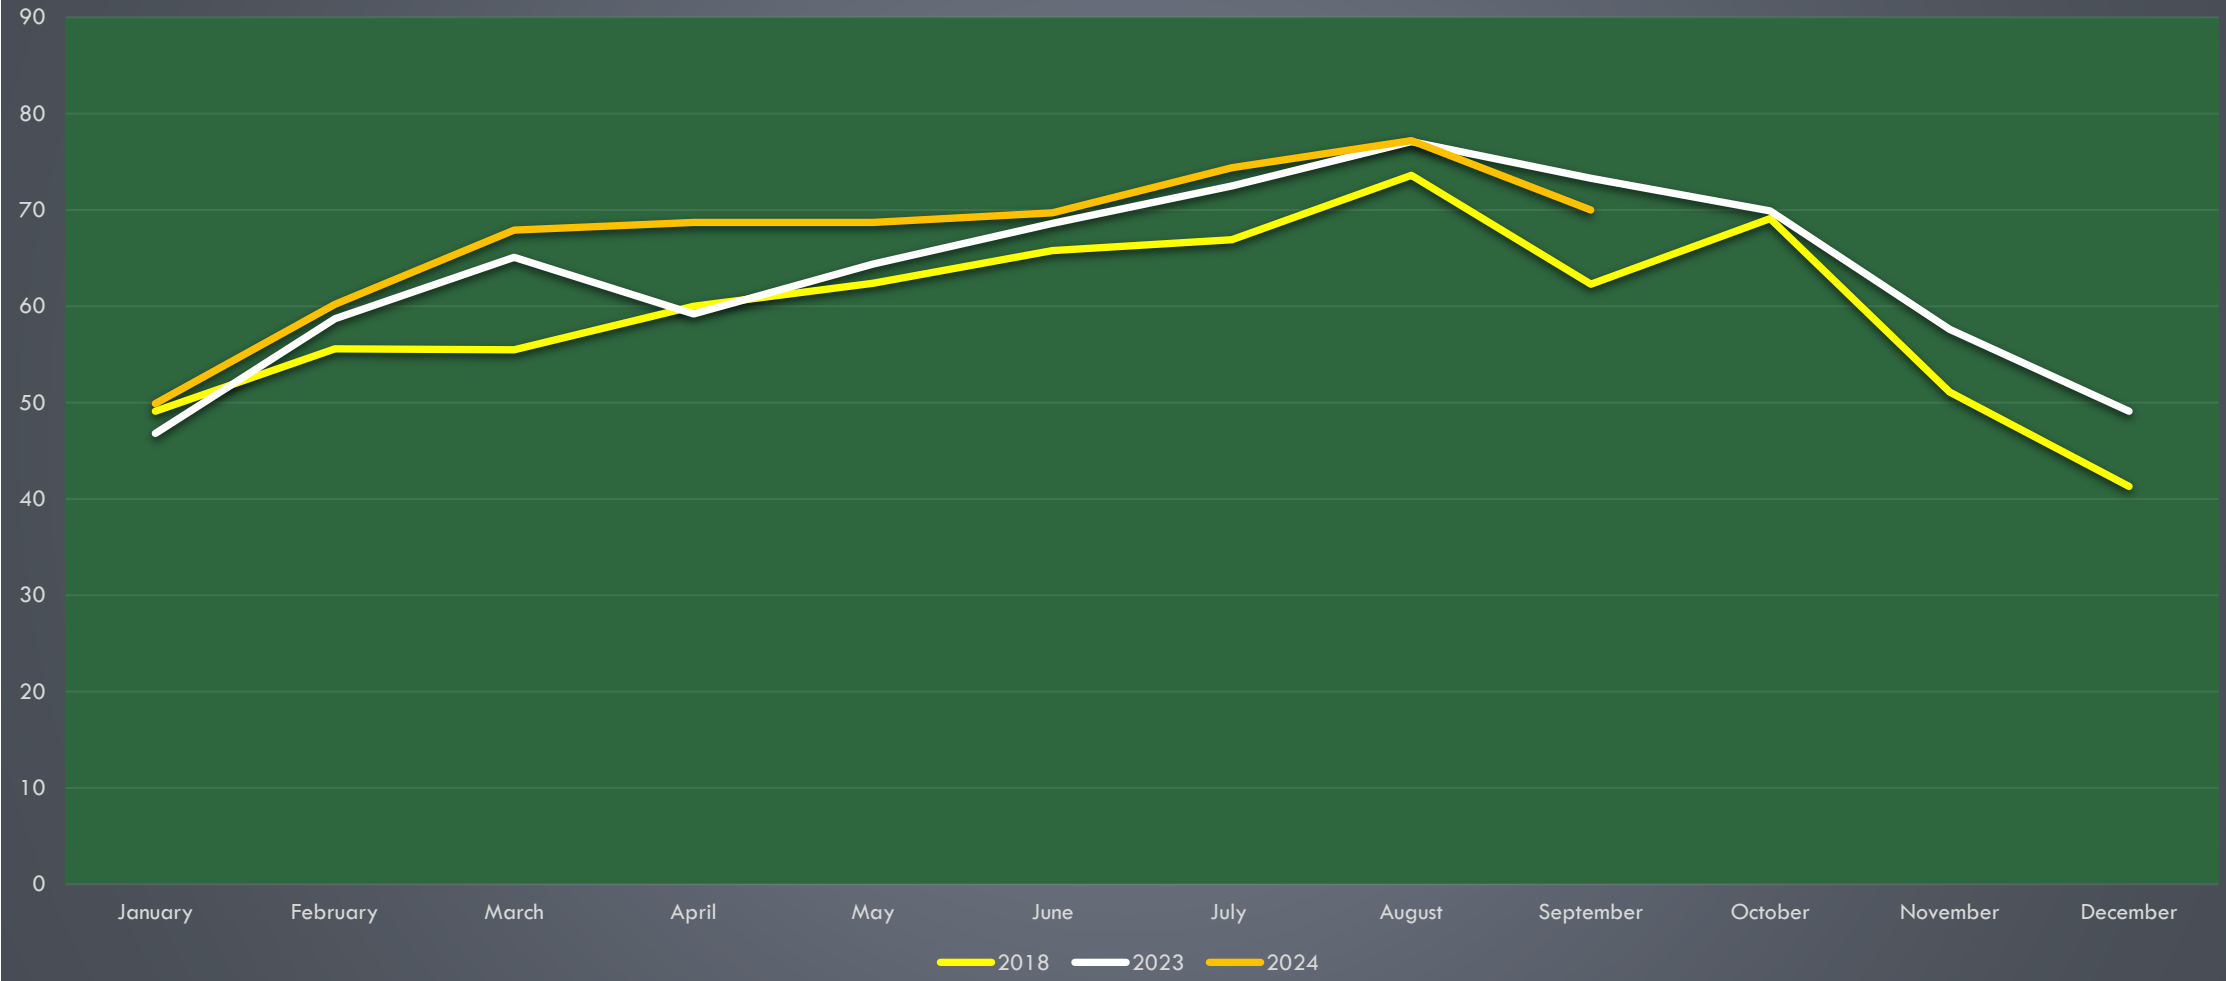

PERSPECTIVE: OCCUPANCY/REVPAR AND OTHER DATA

# Occupancy

# Annual Occupancy

2024 occupancy is only through September. December is our lowest occupancy month.