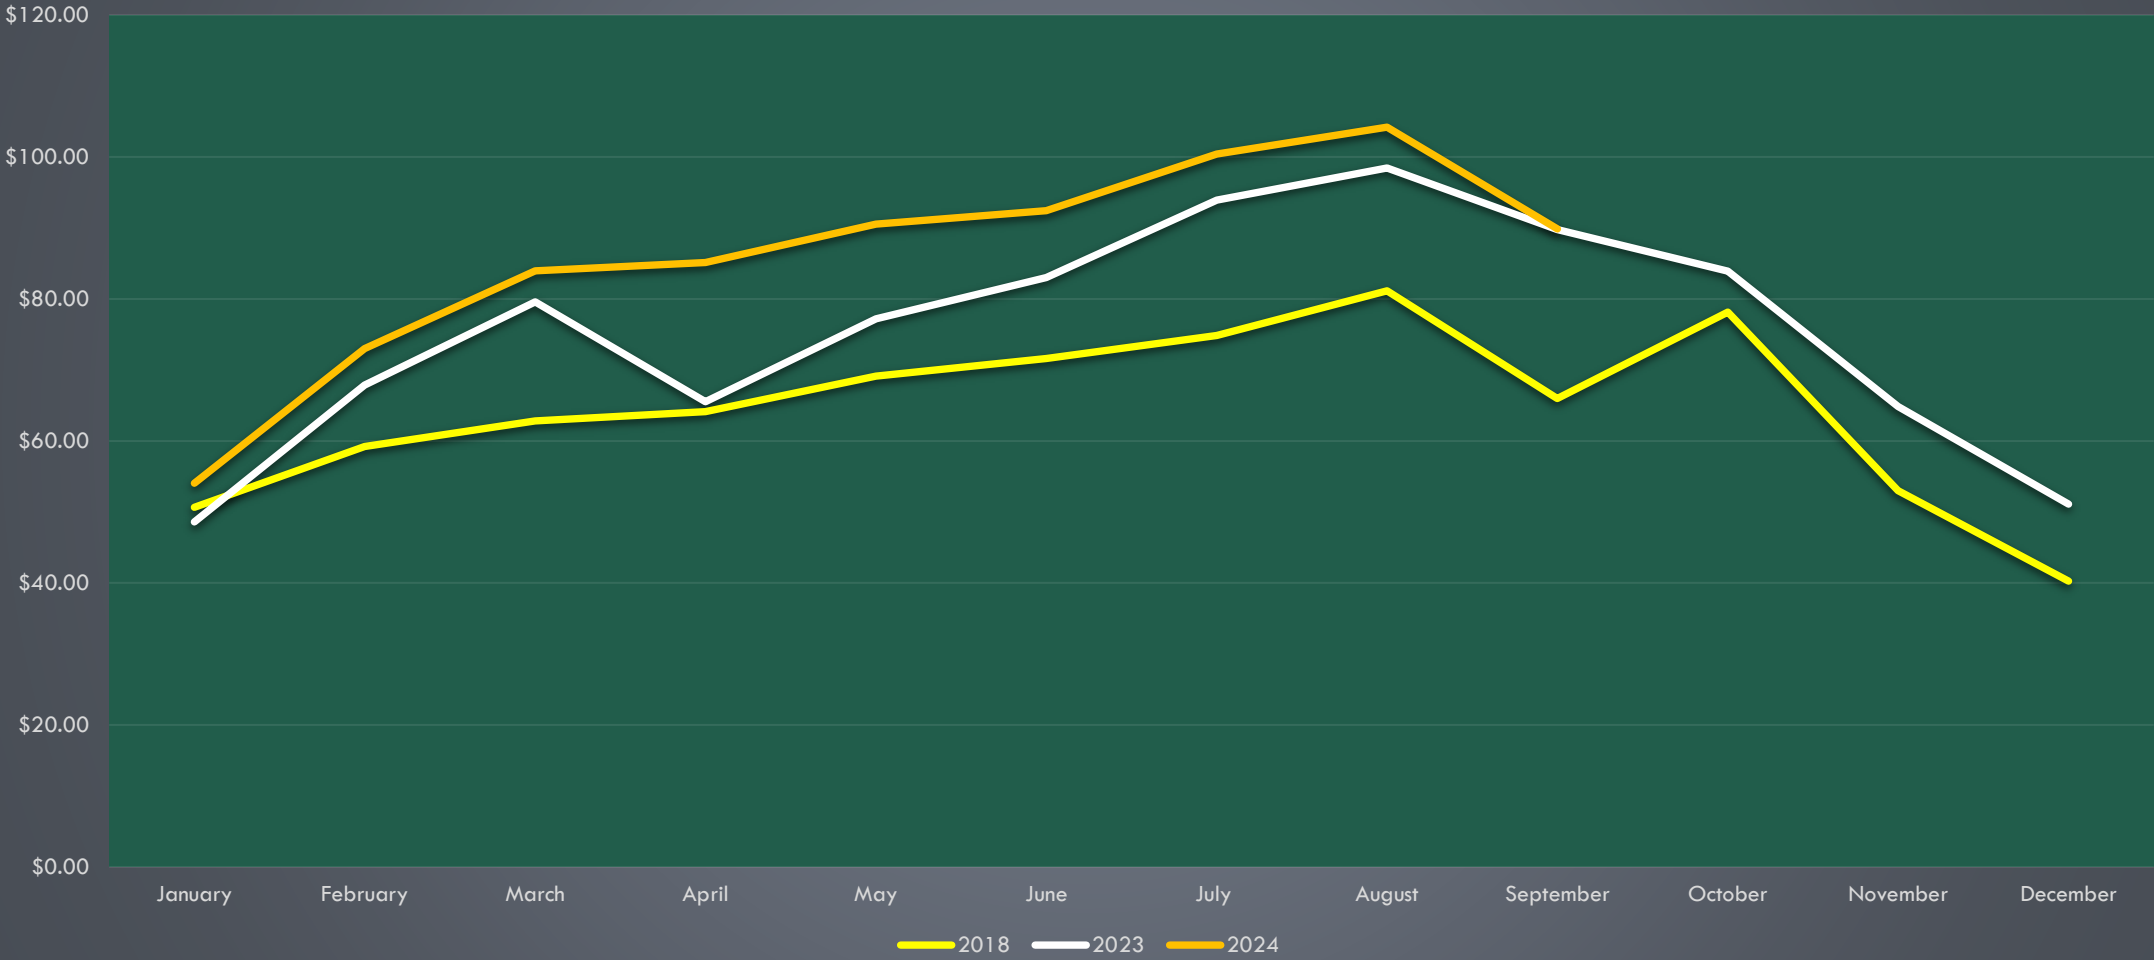

PERSPECTIVE: OCCUPANCY/REVPAR AND OTHER DATA

# Occupancy

# Annual Occupancy

2024 occupancy is only through September. December is our lowest occupancy month.