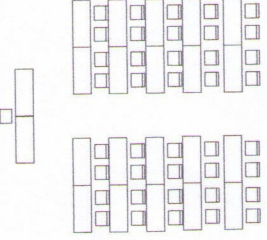

EMPIRE STATE PLAZA CONVENTION CENTER MEETING ROOM #7

Shown with Theater Seating Set-up (@140 Seats)

MAX Seating Per Setup	
150	: Theater
80	: Rounds
90	: Classroom
TBD	: Conference
40	: U-Shape
40	: Hollow Square
TBD Setups- See Coordinator	

Base of Egg

Set-up Options

Hollow Square

Theater

Rounds

Classroom

Conference

U-Shape