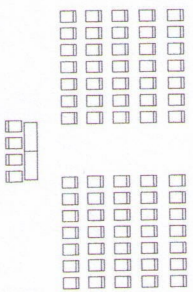

EMPIRE STATE PLAZA CONVENTION CENTER MEETING ROOM #7

Shown with Theater Seating Set-up (@140 Seats)

MAX Seating Per Setup	
150	: Theater
80	: Rounds
90	: Classroom
TBD	: Conference
40	: U-Shape
40	: Hollow Square
TBD Setups- See Coordinator	

Base of Egg

Set-up Options

Hollow Square

Theater

Rounds

Classroom

Conference

U-Shape